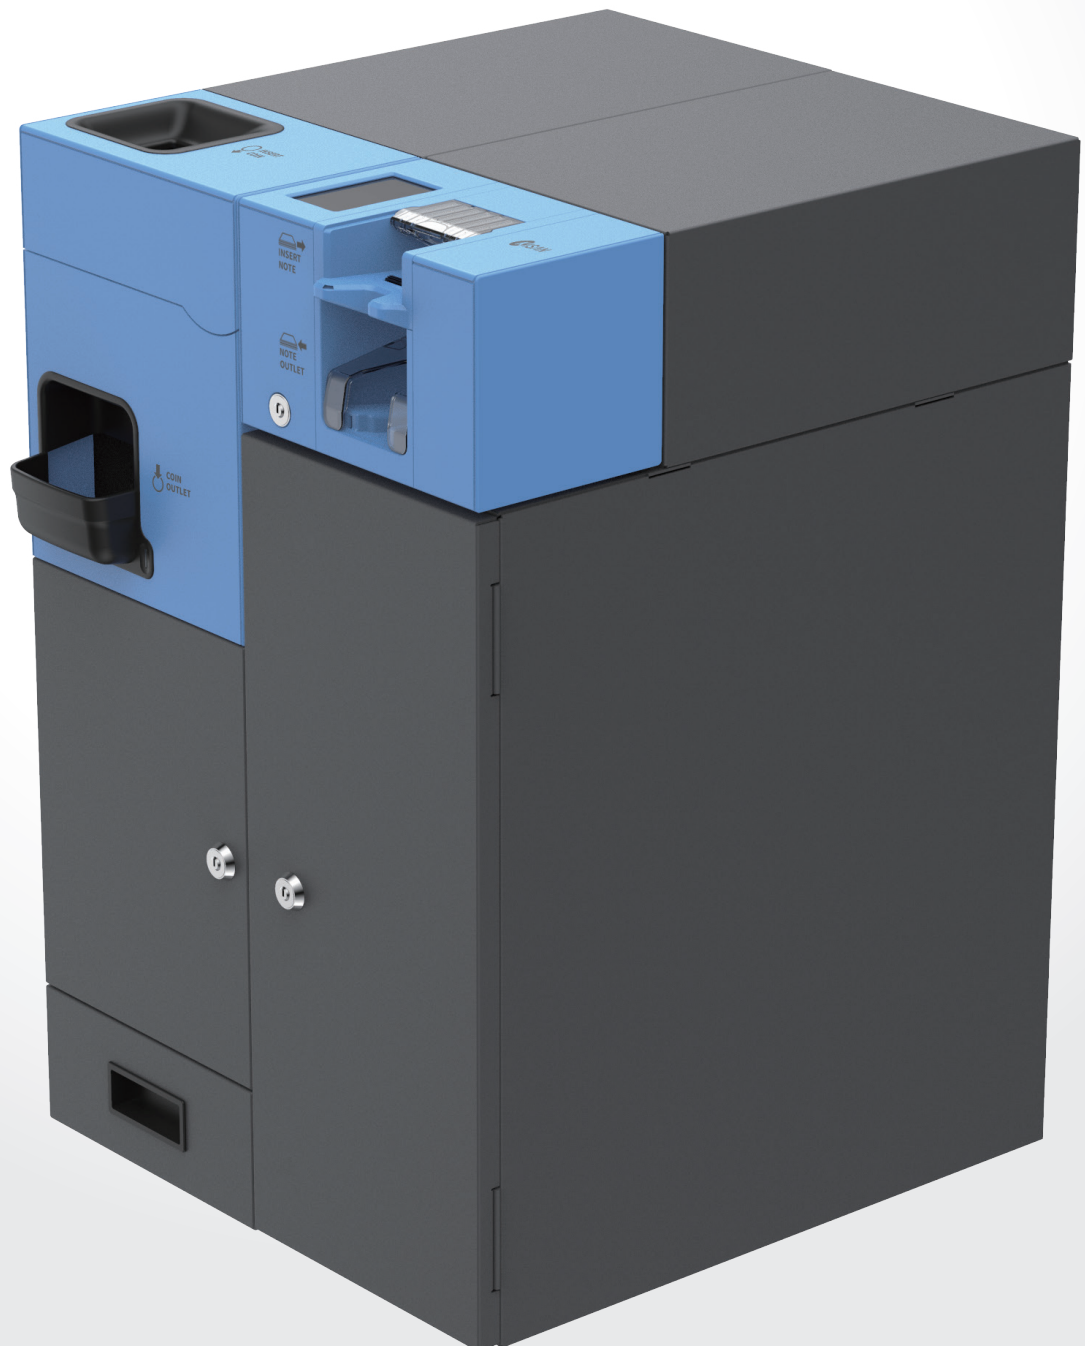

KR10 ***KRC10***

High speed bulk cash recycling solution

Automating cash handling at the point of sale, the KR10 & KRC10 cash recycler reduce pressure on your cashiers that handle cash at the cash counter while allowing them to better engage with your customers.

The KR10 & KRC10 will help you curb loss due to shrinkage by preventing the risks of human error and potential theft.

FEATURES

The ergonomic design of the KR 10 and KRC 10 has been carefully considered to provide maximum comfort and usability, while also providing customers with the smallest physical footprint possible.

SPECIFICATION

| Model | | KR 10 | KRC 10 |
|---------------------|---------------------------|---|--|
| Dimensions (WxDxH) | | 270x690x830mm | 270x690x830mm |
| Deposit | Capacity of inlet | 30 notes | 20 coins (EUR 1) |
| | Speed of cash in | 5 notes / sec | 3 coins / sec |
| Dispensing | Capacity of outlet | 30 notes | 30 coins |
| | Speed of cash out | 4 notes / sec | 14 coins / 4sec |
| Recycle modules | Number of recycle modules | Total 400 notes | Total 2,780 coins (EUR 1) |
| | | Up to 4 modules x 100 notes | Up to 8 modules |
| Collection capacity | | 2,000 notes (standard cassette) 3,500 notes (high capacity cassette) | 2,320 coins via steel box |
| Total capacity | | 2,400 notes with standard cassette 3,900 notes with high capacity cassette | 5100 coins (EUR 1) |
| Display | | 4.3-inch LCD | N/A |
| Recognition unit | | Counterfeit detection, serial number reading (OCR) | Counterfeit detection |
| Currencies | | USD, EUR, GBP Other currencies on request | USD, EUR, GBP Other currencies on request |
| Safe | | 4mm strong box | 2mm steel sheet |
| OS | | Linux | |