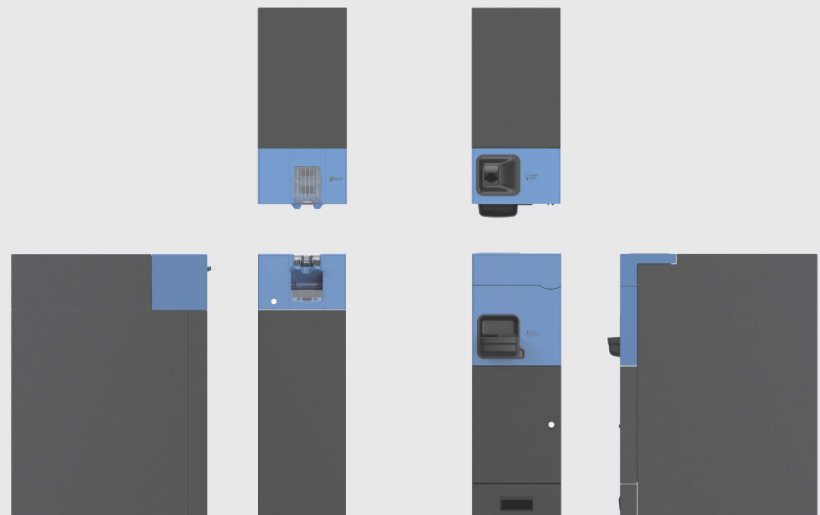

FEATURES

The ergonomic design of the KR 10 and KRC 10 has been carefully considered to provide maximum comfort and usability, while also providing customers with the smallest physical footprint possible.

SPECIFICATION

Model		KR 10	KRC 10
Dimensions (WxDxH)		270x690x830mm	270x690x830mm
Deposit	Capacity of inlet	30 notes	20 coins (EUR 1)
	Speed of cash in	5 notes / sec	3 coins / sec
Dispensing	Capacity of outlet	30 notes	30 coins
	Speed of cash out	4 notes / sec	14 coins / 4sec
Recycle modules	Number of recycle modules	Total 400 notes	Total 2,780 coins (EUR 1)
		Up to 4 modules x 100 notes	Up to 8 modules
Collection capacity		2,000 notes (standard cassette) 3,500 notes (high capacity cassette)	2,320 coins via steel box
Total capacity		2,400 notes with standard cassette 3,900 notes with high capacity cassette	5100 coins (EUR 1)
Display		4.3-inch LCD	N/A
Recognition unit		Counterfeit detection, serial number reading (OCR)	Counterfeit detection
Currencies		USD, EUR, GBP Other currencies on request	USD, EUR, GBP Other currencies on request
Safe		4mm strong box	2mm steel sheet
OS		Linux	

*Specification subject to change without notice.

DETAIL VIEW

KISAN

CASHTECH
CURRENCY PRODUCTS

1040 Cardiff Blvd.
Mississauga, ON L5S 1P3
1.800.268.5457

sales@cashtechcurrency.com

www.cashtechcurrency.com