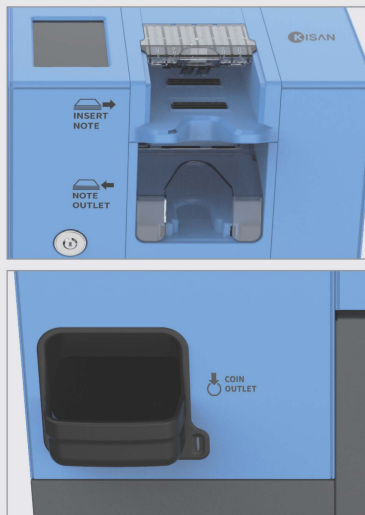

FEATURES

The ergonomic design of the KR 10 and KRC 10 has been carefully considered to provide maximum comfort and usability, while also providing customers with the smallest physical footprint possible.

SPECIFICATION

Model		KR 10	KRC 10
Dimensions (WxDxH)		270x690x830mm	270x690x830mm
Deposit	Capacity of inlet	30 notes	20 coins (EUR 1)
	Speed of cash in	5 notes / sec	3 coins / sec
Dispensing	Capacity of outlet	30 notes	30 coins
	Speed of cash out	4 notes / sec	14 coins / 4sec
Recycle modules	Number of recycle modules	Total 400 notes	Total 2,780 coins (EUR 1)
		Up to 4 modules x 100 notes	Up to 8 modules
Collection capacity		2,000 notes (standard cassette) 3,500 notes (high capacity cassette)	2,320 coins via steel box
Total capacity		2,400 notes with standard cassette 3,900 notes with high capacity cassette	5100 coins (EUR 1)
Display		4.3-inch LCD	N/A
Recognition unit		Counterfeit detection, serial number reading (OCR)	Counterfeit detection
Currencies		USD, EUR, GBP Other currencies on request	USD, EUR, GBP Other currencies on request
Safe		4mm strong box	2mm steel sheet
OS		Linux	

*Specification subject to change without notice.

DETAIL VIEW

KISAN

CASHTECH
CURRENCY PRODUCTS

1040 Cardiff Blvd.
Mississauga, ON L5S 1P3
1.800.268.5457

sales@cashtechcurrency.com

www.cashtechcurrency.com